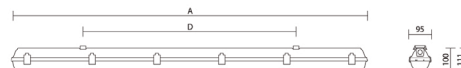

WP

TECHNICAL

Materials of Optics	PMMA
Materials of Housing	PC
Light Source	SMD (SCDM <3)
Color Temperature	3000K/4000K/5000K/5700K
Luminous Efficiency@4000K	135 Lum/W
CRI	>80
Beam Angle(°)	90 deg
UGR	-
Lifetime(hr)	>50,000h
Product Finishing	Grey

ACCESSORIES & DIMENSIONS

MODEL REF.

Standard CCT 4000K

CODE	WATT	INPUT VOLTAGE(V)	SIZE(AxBxCmm)	LUMEN(±5%)	N.W/pc(kgs)
WP60-9	9W	220-240V AC	662x95x100	1215	2.2
WP120-17	17W	220-240V AC	1272x95x100	2295	2.2
WP120-35	35W	220-240V AC	1272x95x100	4725	2.2
WP120-48	48W	220-240V AC	1272x125x100	6500	2.2