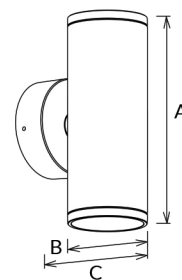

ACCESSORIES & DIMENSIONS ES

MODEL REF.

Standard CCT 4000K

CODE	WATT	INPUT VOLTAGE(V)	SIZE(AxBxCmm)	LUMEN(±5%)	N.W/pc(kgs)
UD-10	10W	AC220-240V	170x60x105	900	0.60
UD-20	20W	AC220-240V	200x76x121	2200	0.90
UD-27	27W	AC220-240V	230x100x145	3200	1.20