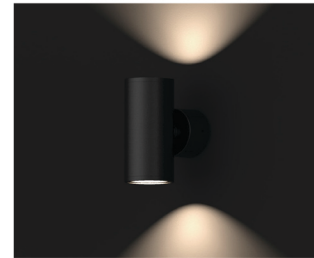

UD

TECHNICAL

Materials of Optics	PC
Materials of Housing	Aluminium
Light Source	SMD (SCDM <3)
Color Temperature	2700K/ 3000K/ 4000K/ 5000K
Luminous Efficiency@5000K	110lm/W
CRI	≥80
Beam Angle(°)	15°/24°/36°/60°
UGR	-
Lifetime(hr)	>50,000h
Product Finishing	Black