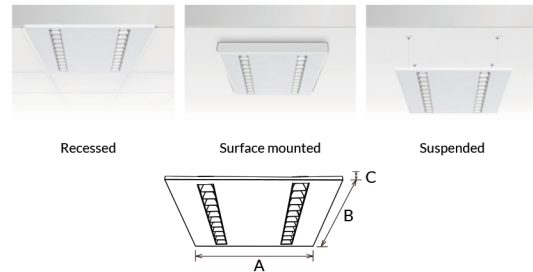

RLR

TECHNICAL

Materials of Optics	Polished/Matt/Coated Aluminium Reflector/PC diffuser
Materials of Housing	Trimmed sheet steel, chemically treated and electrostatically powder coated
Light Source	SMD (SCDM <3)
Color Temperature	3000K/ 4000K/ 5000K/ 5700K
Luminous Efficiency@4000K	73lm/W(Black reflector) 120lm/W(Bright silver) 110m/W(Matt silver)
CRI	≥80
Beam Angle(°)	65°(Black reflector) 65°(Bright silver) 75°(Matt silver)
UGR	<19
Lifetime(hr)	> 50,000h
Product Finishing	White

FEATURES & BENEFITS

LED Driver	Built-out
Dimming Option	Triac/ DALI/ 0-10V
Functions	-
Ingress Protection (IP Rating)	IP40
Impact Resistance (IK Rating)	IK06
Power Factor (PF)	≥0.9

Certification

ACCESSORIES & DIMENSIONS