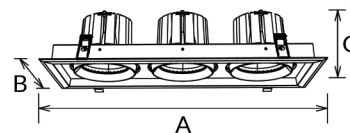

Certification

ACCESSORIES & DIMENSIONS

MODEL REF.

Standard CCT 4000K

CODE	WATT	INPUT VOLTAGE(V)	SIZE(AxBxCmm)	CUT-OUT(mm)	LUMEN(±5%)	N.W/pc(kgs)
DLX-30	30W	AC220-240V	175x175x110	160-160	3100	1.25
DLX-60	60W	AC220-240V	330x175x110	310-160	5800	2.25
DLX-90	90W	AC220-240V	475x175x110	455-160	8800	3.20