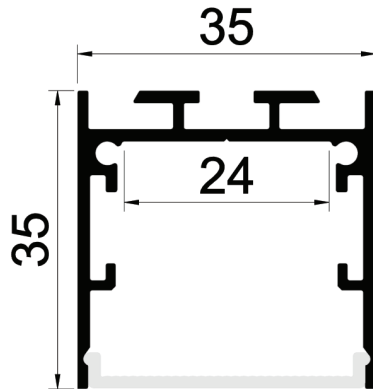

LNS3535

Description

35*35mm Aluminum profile
 with PMMA diffuser fitted with
 LED strip
 120°viewing angle
 Interior design(IP20)
 Mounting brackets for easy
 installation

Technical parameters:

Model Ref	LNS3535-X*140
Length	available in multiples of 140mm plus 4mm
Wattage/140mm	2.1 W
lumens /140mm	340 lm
Lumen efficacy	162 lm/w
CRI	>80

To order please specify an intergral number of X in above model ref. for the required linear length which can only be a multiple of 140mm.