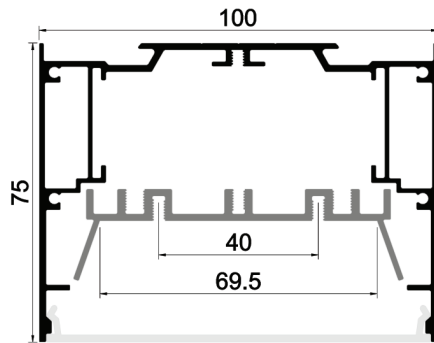

LNS10075

Description

100*75mm Aluminum profile
 with PMMA diffuser fitted with
 LED strip
 120°viewing angle
 Interior design(IP20)
 Mounting brackets for easy
 installation

Technical parameters:

Model Ref	LNS10075-X*140
Length	available in multiples of 140mm plus 4mm
Wattage/140mm	4.2 W
lumens /140mm	680 lm
Lumen efficacy	162 lm/w
CRI	>80

To order please specify an intergral number of X in above model ref. for the required linear length which can only be a multiple of 140mm.