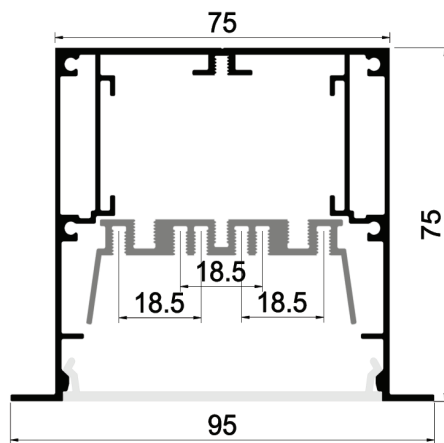

LNR9575

Description

95*75mm Aluminum profile
 with PMMA diffuser fitted with
 LED strip
 120°viewing angle
 Interior design(IP20)
 Mounting brackets for easy
 installation

Technical parameters:

Model Ref	LNR9575-X*140
Length	available in multiples of 140mm plus 18mm
Wattage/140mm	4.2W
lumens /140mm	680 lm
Lumen efficacy	162 lm/w
CRI	>80

To order please specify an intergral number of X in above model ref. for the required linear length which can only be a multiple of 140mm.