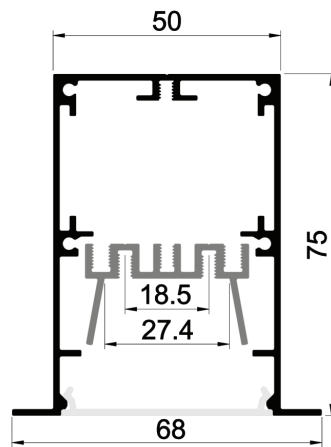

### Description

68\*75mm Aluminum profile  
with PMMA diffuser fitted with  
LED strip  
120°viewing angle  
Interior design(IP20)  
Mounting brackets for easy  
installation

Technical parameters:

Model Ref	LNR6875-X*140
Length	available in multiples of 140mm plus 18mm
Wattage/140mm	2.1 W
lumens /140mm	340 lm
Lumen efficacy	162 lm/w
CRI	>80

To order please specify an intergral number of X in above model ref. for the required linear length which can only be a multiple of 140mm.