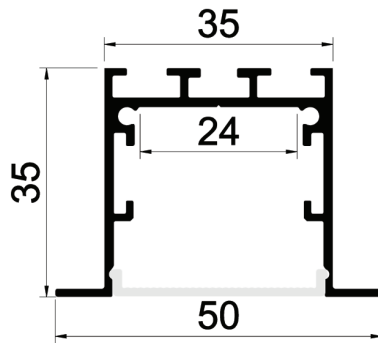

### Description

35\*35mm Aluminum profile  
with PMMA diffuser fitted with  
LED strip  
120°viewing angle  
Interior design(IP20)  
Mounting brackets for easy  
installation

Technical parameters:

Model Ref	LNR5035-X*140
Length	available in multiples of 140mm plus 15mm
Wattage/140mm	2.1 W
lumens /140mm	340 lm
Lumen efficacy	162 lm/w
CRI	>80

To order please specify an intergral number of X in above model ref. for the required linear length which can only be a multiple of 140mm.