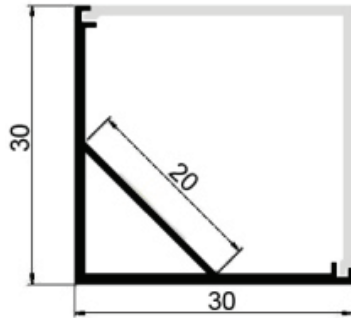

LCS3030

Description

30*30mm Aluminum profile
with PC diffuser fitted with
LED strip
120°viewing angle
Interior design(IP20)
Mounting brackets for easy
installation

Technical parameters:

Model Ref	LCS3030-X*140
Length	available in multiples of 140mm plus 6mm
Wattage/140mm	2.1 W
lumens /140mm	340 lm
Lumen efficacy	162 lm/w
CRI	>80

To order please specify an integral number of X in above model ref. for the required linear length which can only be a multiple of 140mm.