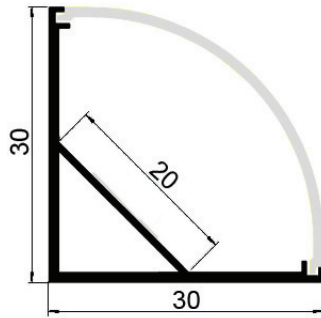

LCC3030

Description

30*30mm Aluminum profile
with PC diffuser fitted with
LED strip
120°viewing angle
Interior design(IP20)
Mounting brackets for easy
installation

Technical parameters:

Model Ref	LCC3030-X*140
Length	available in multiples of 140mm plus 6mm
Wattage/140mm	2.1 W
lumens /140mm	340 lm
Lumen efficacy	162 lm/w
CRI	>80

To order please specify an intergral number of X in above model ref. for the required linear length which can only be a multiple of 140mm.